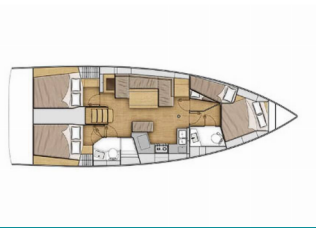

Yacht Base	Toulon, Darse Vieille, France
Yacht ID	11841
Yacht Brands	Beneteau
Yacht Name	Polemas
Production Year	2021
Length	12.87 M
Cabins	4
Berths	8
Persons	8
WC/Shower	2

COMFORT: Sunshades

DECK: Cockpit table, Cockpit/stern, outside shower, Dinghy, Electric anchor windlass, Sprayhood, Teak cockpit

ENTERTAINMENT: Bluetooth player, Sound System

GALLEY: Hot water, Oven, Pressurized water system, Refrigerator, Stove

INTERIOR: Electric fans, Electric toilet

NAVIGATION: AIS, Autopilot, Bow thruster, GPS chart plotter, Wind instrument/Anemometer

SAFETY: VHF radio

SAILS: Electric winch