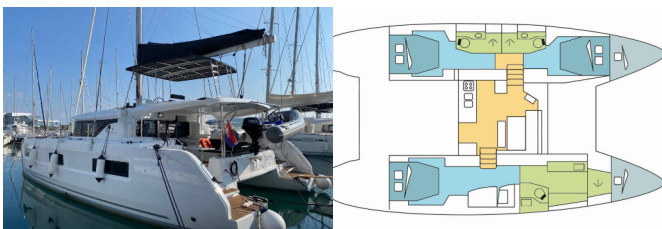

LAGOON 46 OW

Tatry (2022)

Pollen Maritime AS • Martin Linges Vei 25 • Fornebu • Norway

Phone: +47 41 197 474

E-mail: booking@holiday-yacht-charter.com

Web: holiday-yacht-charter.com

Yacht Base	Marina Kastela, Croatia
Yacht ID	1182
Yacht Brands	Lagoon
Yacht Name	Tatry
Production Year	2022
Length	13.99 M
Cabins	3 + 2
Berths	6 + 2 + 2
Persons	10
WC/Shower	3 + 1

COMFORT: Cockpit cushions, Sundeck cushions

DECK: Anchor winch remote control, Bilge pump - Mechanic, Cockpit fridge, Cockpit table, Davit, Dinghy with outboard engine, Electric anchor windlass, Fenders, Flybridge, Gangway, Hard Top Bimini, Remote control for anchor winch with chain counter at helm, Swimming ladder, Teak cockpit

INTERIOR: Convertible table in salon, Electric fans in cabins, Electric toilet, Hair dryer, Hand water pump

NAVIGATION: AIS, Autopilot, GPS chart plotter, Helm station, Nautical charts, Navigation set, Pilot book, Radar, Tridata, Wind instrument/Anemometer, Wind/speed/depth instruments