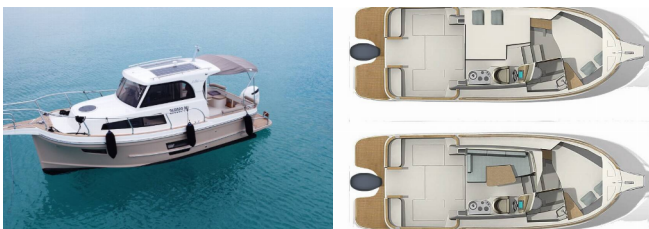

LEIDI 800R

H7 - Nelly (2024)

Pollen Maritime AS • Martin Linges Vei 25 • Fornebu • Norway

Phone: +47 41 197 474

E-mail: booking@holiday-yacht-charter.com

Web: holiday-yacht-charter.com

Yacht Base	Marina Tehnomont Veruda, Pula, Croatia
Yacht ID	11801
Yacht Brands	Leidi
Yacht Name	H7 - Nelly
Production Year	2024
Length	8.70 M
Cabins	2
Berths	4 + 1
WC/Shower	1

COMFORT: Bedlinen and towels, Blankets, Pillows

DECK: Anchor chain counter, Anchor with chain, Bathing platform, Bimini top, Cockpit/stern, outside shower, Dinghy, Electric anchor windlass, Main anchor, Spare anchor (Reserve, Auxiliary anchor)

ENTERTAINMENT: Radio, USB, Bluetooth, Snorkeling equipment, Wi-Fi Internet

GALLEY: Coffee pot, Kitchen utensils (Galley equipment, cutlery), Refrigerator, Sink, Stove

NAVIGATION: Bow thruster, Depthsounder, GPS chart plotter, Navigation (Nautical) charts and nautical guide

SAFETY: Distress flare box, Fire extinguisher, First aid kit, Life jackets, VHF radio

YACHT ELECTRICS: Fish finder, Heating, Inverter, Solar panels, USB sockets