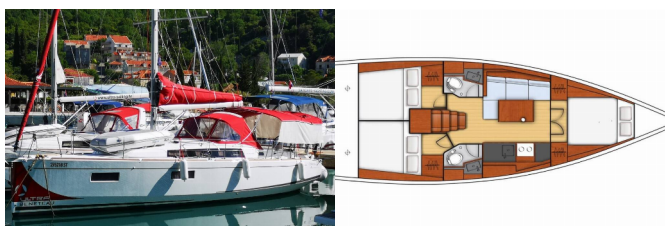

OCEANIS 38.1

Teodora (2022)

Pollen Maritime AS • Martin Linges Vei 25 • Fornebu • Norway

Phone: +47 41 197 474

E-mail: booking@holiday-yacht-charter.com

Web: holiday-yacht-charter.com

Yacht Base	Dubrovnik, Komolac, ACI Marina Dubrovnik, Croatia
Yacht ID	1176
Yacht Brands	Beneteau
Yacht Name	Teodora
Production Year	2022
Length	11.50 M
Cabins	3
Berths	6 + 2
WC/Shower	2

COMFORT: Bed linen, Cockpit cushions, Mosquito nets, Towels

DECK: Anchor winch remote control, Bathing platform, Bilge pump - Mechanic, Bimini top, Boat hook, Bosun's chair (Safe seat) (boatswain's chair), Cockpit table, Cockpit/stern, outside shower, Dinghy, Electric anchor windlass, Fenders, Gangway, Spare anchor (Reserve, Auxiliary anchor), Sprayhood, Teak cockpit, Teak seats in cockpit

SAILS: Genoa, Lazy bag, Sails

YACHT ELECTRICS: Air Conditioning, Battery charger, Bilge pump - Electric, Heating, Service batteries, Shore connection 220 V, Solar panels

PRICE AND AVAILABILITY

Oceanis 38.1 Teodora (2022)