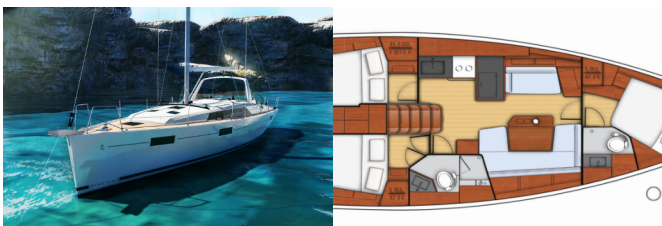

OCEANIS 41.1

Theresa (2019)

Pollen Maritime AS • Martin Linges Vei 25 • Fornebu • Norway

Phone: +47 41 197 474

E-mail: booking@holiday-yacht-charter.com

Web: holiday-yacht-charter.com

Yacht Base	Procida, Italy
Yacht ID	11677
Yacht Brands	Beneteau
Yacht Name	Theresa
Production Year	2019
Length	12.43 M
Cabins	3
Berths	6 + 2
WC/Shower	2

COMFORT: Bed linen, Blankets, Cockpit cushions, Pillows, Towels

DECK: Anchor with chain, Bilge pump - Mechanic, Bimini top, Boat hook, Bosun's chair (Safe seat) (boatswain's chair), Cockpit/stern, outside shower, Deck brush, Electric anchor windlass, Fenders, Fuel funnel, Gangway, Mooring ropes , Plastic bucket, Spare anchor (Reserve, Auxiliary anchor), Sprayhood, Swimming ladder, Tender, Water hose, Winch handles

ENTERTAINMENT: CD player, Fins, Outdoor speakers

GALLEY: Coffee machine, Gas bottles, Hot water, Kitchen utensils (Galley equipment, cutlery), Oven, Refrigerator, Stove

INTERIOR: Barometer, Clock, Table

NAVIGATION: Autopilot, Binoculars, Compass, Echosounder/Depthsounder, GPS chart plotter, Hand bearing compass, Log, Pilot book, Radar reflector, Wind instrument/Anemometer

SAFETY: Buoyant smoke signal, Distress flare box, Emergency tiller, Fire extinguisher , First aid kit , Fog horn, Horseshoe lifebuoy, Life belts (Safety harness), Life jackets, Liferaft , Repair kit, Torch, VHF radio

YACHT ELECTRICS: Battery charger , Bilge pump - Electric, Shore power cable