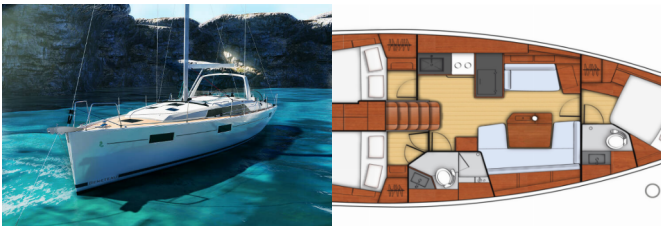

OCEANIS 41.1

Paulina (2019)

Pollen Maritime AS • Martin Linges Vei 25 • Fornebu • Norway

Phone: +47 41 197 474

E-mail: booking@holiday-yacht-charter.com

Web: holiday-yacht-charter.com

Yacht Base	Procida, Italy
Yacht ID	11676
Yacht Brands	Beneteau
Yacht Name	Paulina
Production Year	2019
Length	12.43 M
Cabins	3
Berths	6 + 2
WC/Shower	2

COMFORT: Bed linen, Blankets, Cockpit cushions, Pillows, Towels

DECK: Anchor with chain, Bilge pump - Mechanic, Bimini top, Boat hook, Bosun's chair (Safe seat) (boatswain's chair), Cockpit/stern, outside shower, Deck brush, Electric anchor windlass, Fenders, Fuel funnel, Gangway, Mooring ropes , Plastic bucket, Spare anchor (Reserve, Auxiliary anchor), Sprayhood, Swimming ladder, Tender, Water hose, Winch handles