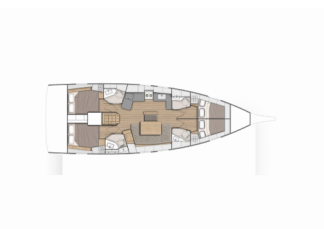

Yacht Base	Procida, Italy
Yacht ID	11642
Yacht Brands	Beneteau
Yacht Name	Elisa
Production Year	2019
Length	14.60 M
Cabins	4
Berths	8 + 2
WC/Shower	4

**COMFORT:** Bed linen, Blankets, Cockpit cushions, Pillows, Towels