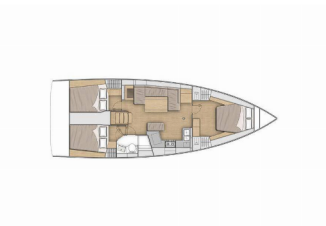

Yacht Base	Procida, Italy
Yacht ID	11641
Yacht Brands	Beneteau
Yacht Name	Loreste
Production Year	2022
Length	12.87 M
Cabins	3
Berths	6 + 2
WC/Shower	2

COMFORT: Bed linen, Blankets, Cockpit cushions, Pillows, Towels

DECK: Anchor with chain, Bilge pump - Mechanic, Bimini top, Boat hook, Bosun's chair (Safe seat) (boatswain's chair), Cockpit/stern, outside shower, Deck brush, Electric anchor windlass, Fenders, Fuel funnel, Gangway, Mooring ropes , Plastic bucket, Spare anchor (Reserve, Auxiliary anchor), Sprayhood, Swimming ladder, Tender, Water hose, Winch handles

ENTERTAINMENT: Fins, Outdoor speakers

GALLEY: Coffee machine, Gas bottles, Hot water, Kitchen utensils (Galley equipment, cutlery), Oven, Refrigerator, Stove

INTERIOR: Barometer, Clock, Table

NAVIGATION: Autopilot, Binoculars, Compass, Echosounder/Depthsounder, GPS chart plotter, Hand bearing compass, Log, Pilot book, Radar reflector, Wind instrument/Anemometer

SAFETY: Buoyant smoke signal, Distress flare box, Emergency tiller, Fire extinguisher , First aid kit , Fog horn, Horseshoe lifebuoy, Life belts (Safety harness), Life jackets, Liferaft , Repair kit, Torch, VHF radio

YACHT ELECTRICS: Air Conditioning, Battery charger , Bilge pump - Electric, Shore power cable