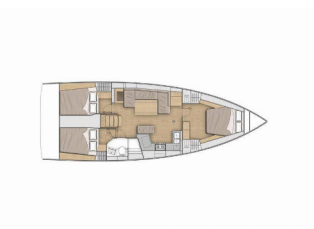

OCEANIS 40.1

Josephine (2022)

Pollen Maritime AS • Martin Linges Vei 25 • Fornebu • Norway

Phone: +47 41 197 474

E-mail: booking@holiday-yacht-charter.com

Web: holiday-yacht-charter.com

Yacht Base	Sicily, Portorosa, Italy
Yacht ID	11632
Yacht Brands	Beneteau
Yacht Name	Josephine
Production Year	2022
Length	12.87 M
Cabins	3
Berths	6 + 2
WC/Shower	2

COMFORT: Bed linen, Blankets, Cockpit cushions, Pillows, Towels

DECK: Anchor with chain, Bilge pump - Mechanic, Bimini top, Boat hook, Bosun's chair (Safe seat) (boatswain's chair), Cockpit/stern, outside shower, Deck brush, Electric anchor windlass, Fenders, Fuel funnel, Gangway, Mooring ropes , Plastic bucket, Spare anchor (Reserve, Auxiliary anchor), Sprayhood, Swimming ladder, Tender, Water hose, Winch handles