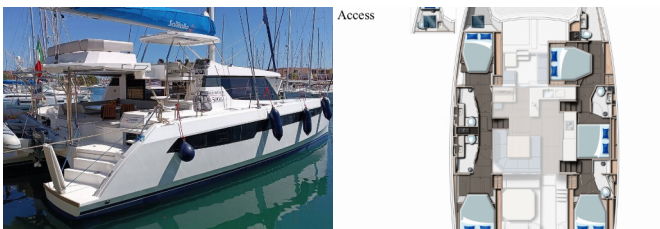

Yacht Base	Sicily, Portorosa, Italy
Yacht ID	11631
Yacht Brands	Leopard
Yacht Name	Pannonica
Production Year	2022
Length	15.40 M
Cabins	5 + 1
Berths	10 + 2
WC/Shower	5

**COMFORT:** Pillows

**DECK:** Anchor with chain, Bilge pump - Mechanic, Boat hook, Bosun's chair (Safe seat) (boatswain's chair), Deck brush, Electric anchor windlass, Fenders, Flybridge, Fuel funnel, Gangway, Grill/Barbecue/Plancha, Hard Top Bimini, Mooring ropes , Outboard engine, Plastic bucket, Spare anchor (Reserve, Auxiliary anchor), Swimming ladder, Tender, Water hose, Winch handles