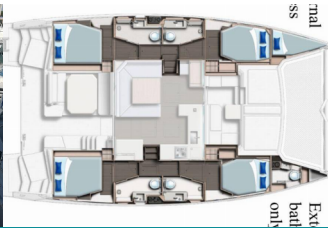

Web: [holiday-yacht-charter.com](http://holiday-yacht-charter.com)

Yacht Base	Cannigione, Italy
Yacht ID	11626
Yacht Brands	Leopard
Yacht Name	Prince Frederick
Production Year	2019
Length	13.72 M
Cabins	4 + 1
Berths	8 + 2 + 1
WC/Shower	4 + 1