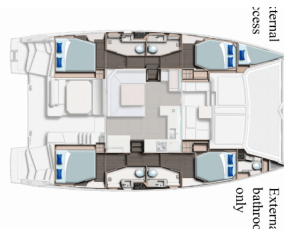

Yacht Base	Cannigione, Italy
Yacht ID	11625
Yacht Brands	Leopard
Yacht Name	Dou Reve V
Production Year	2022
Length	13.72 M
Cabins	4 + 1
Berths	8 + 2 + 1
WC/Shower	4 + 1

COMFORT: Pillows

DECK: Anchor with chain, Bilge pump - Mechanic, Bimini top, Boat hook, Bosun's chair (Safe seat) (boatswain's chair), Deck brush, Electric anchor windlass, Fenders, Flybridge, Fuel funnel, Gangway, Mooring ropes , Outboard engine, Plastic bucket, Spare anchor (Reserve, Auxiliary anchor), Swimming ladder, Tender, Water hose, Winch handles

ENTERTAINMENT: CD player, Fins, Outdoor speakers

GALLEY: Coffee machine, Gas bottles, Hot water, Kitchen utensils (Galley equipment, cutlery), Oven, Refrigerator, Stove

INTERIOR: Barometer, Clock, Water Purifier

NAVIGATION: Autopilot, Binoculars, Echosounder/Depthsounder, GPS chart plotter, Hand bearing compass, Log, Nautical charts, Pilot book, Radar reflector, Wind instrument/Anemometer

SAFETY: Buoyant smoke signal, Distress flare box, Emergency tiller, Fire extinguisher , First aid kit , Fog horn, Horseshoe lifebuoy, Life belts (Safety harness), Life jackets, Liferaft , Repair kit, Torch, VHF radio

SAILS: Electric winch

YACHT ELECTRICS: Air Conditioning, Bilge pump - Electric, Generator, Inverter, Solar panels, Watermaker - desalinator