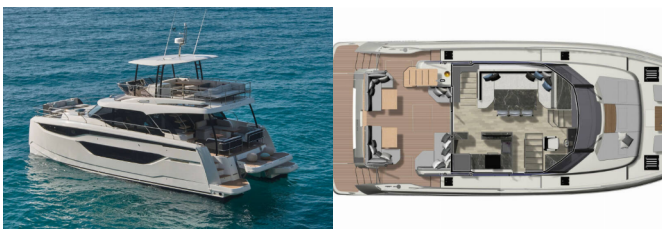

PRESTIGE M48

Diamond Si (2024)

Pollen Maritime AS • Martin Linges Vei 25 • Fornebu • Norway

Phone: +47 41 197 474

E-mail: booking@holiday-yacht-charter.com

Web: holiday-yacht-charter.com

Yacht Base	Marina Frapa, Rogoznica, Croatia
Yacht ID	11600
Yacht Brands	Prestige Yachts
Yacht Name	Diamond Si
Production Year	2024
Length	14.79 M
Cabins	3 + 1
Berths	7 + 1
Persons	8
WC/Shower	3

DECK: Bathing platform, Hard Top Bimini, Teak cockpit

ENTERTAINMENT: FUSION sound system, Indoor speakers, Outdoor speakers, Underwater lights

GALLEY: Dishwasher, Ice maker, Refrigerator

INTERIOR: Dryer, Safe, Washing machine