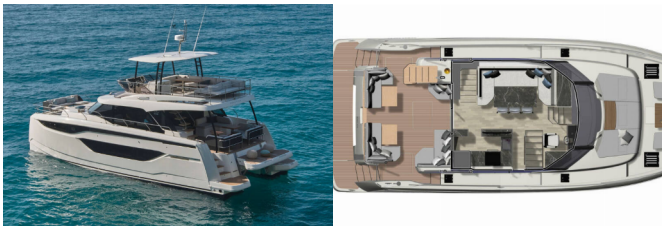

PRESTIGE M48

Diamond Si (2024)

Pollen Maritime AS • Martin Linges Vei 25 • Fornebu • Norway

Phone: +47 41 197 474

E-mail: booking@holiday-yacht-charter.com

Web: holiday-yacht-charter.com

Yacht Base	Marina Frapa, Rogoznica, Croatia
Yacht ID	11600
Yacht Brands	Prestige Yachts
Yacht Name	Diamond Si
Production Year	2024
Length	14.79 M
Cabins	3 + 1
Berths	7 + 1
Persons	8
WC/Shower	3

DECK: Bathing platform, Hard Top Bimini, Teak cockpit

ENTERTAINMENT: FUSION sound system, Indoor speakers, Outdoor speakers, Underwater lights

GALLEY: Dishwasher, Ice maker, Refrigerator

INTERIOR: Dryer, Safe, Washing machine