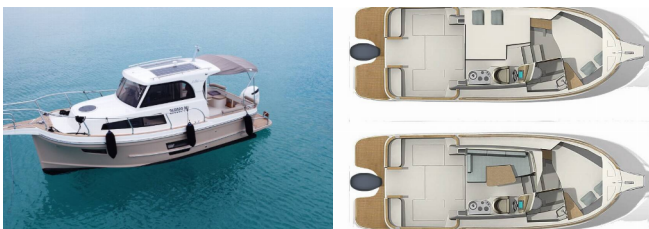

Yacht Base	Marina Tehnomont Veruda, Pula, Croatia
Yacht ID	11590
Yacht Brands	Leidi
Yacht Name	H8
Production Year	2020
Length	8.70 M
Cabins	2
Berths	4 + 1
WC/Shower	1

**COMFORT:** Bedlinen and towels, Blankets, Pillows

**DECK:** Anchor chain counter, Anchor with chain, Bathing platform, Bimini top, Cockpit/stern, outside shower, Dinghy, Electric anchor windlass, Main anchor, Spare anchor (Reserve, Auxiliary anchor)

**ENTERTAINMENT:** Radio, USB, Bluetooth, Snorkeling equipment, Wi-Fi Internet