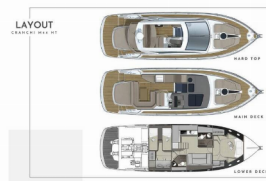

CRANCHI M44 HT

Helenas (2022)

Pollen Maritime AS • Martin Linges Vei 25 • Fornebu • Norway

Phone: +47 41 197 474

E-mail: booking@holiday-yacht-charter.com

Web: holiday-yacht-charter.com

Yacht Base	Sukosan, D-Marin Dalmacija Marina, Croatia
Yacht ID	11575
Yacht Brands	Cranchi
Yacht Name	Helenas
Production Year	2022
Length	13.82 M
Cabins	2
Berths	4 + 1
WC/Shower	2

COMFORT: Bedlinen and towels, Mosquito nets

DECK: Cockpit/stern, outside shower, Grill/Barbecue/Plancha

ENTERTAINMENT: Fishing cane/rod, Sound System, TV, Wi-Fi Internet

GALLEY: Electrical kettle, Ice maker, Kitchen utensils (Galley equipment, cutlery), Microwave, Refrigerator, Wine glasses

INTERIOR: Electric toilet, Iron

NAVIGATION: Complete navigation equipment

SAFETY: Safety equipment

YACHT ELECTRICS: Air Conditioning

PRICE AND AVAILABILITY

Cranchi M44 HT Helenas (2022)

19.04. - 26.04.2025 8.960 € 12.800 €	26.04. - 03.05.2025 8.960 € 12.800 €	03.05. - 10.05.2025 8.960 € 12.800 €	10.05. - 17.05.2025 8.960 € 12.800 €
17.05. - 24.05.2025 8.960 € 12.800 €	24.05. - 31.05.2025 8.960 € 12.800 €	31.05. - 07.06.2025 10.185 € 14.550 €	07.06. - 14.06.2025 10.360 € 14.800 €
14.06. - 21.06.2025 10.360 € 14.800 €	21.06. - 28.06.2025 10.360 € 14.800 €	28.06. - 05.07.2025 11.235 € 16.050 €	