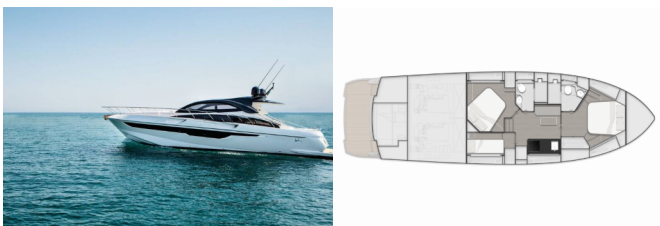

RIZZARDI INFIVE

Magia (2024)

Pollen Maritime AS • Martin Linges Vei 25 • Fornebu • Norway

Phone: +47 41 197 474

E-mail: booking@holiday-yacht-charter.com

Web: holiday-yacht-charter.com

Yacht Base	Naples, Italy
Yacht ID	11557
Yacht Brands	Rizzardi
Yacht Name	Magia
Production Year	2024
Length	16.03 M
Cabins	2
Berths	4
WC/Shower	2

ADDITIONAL: Grey Water Tank

COMFORT: Sundeck beds

DECK: Bathing platform, Cockpit table, Cockpit/stern, outside shower, Electric anchor windlass, Foredeck sunbathing area, Hydraulic gangway, LED outdoor ambiance lights, Main anchor, Swimming ladder, Teak cockpit