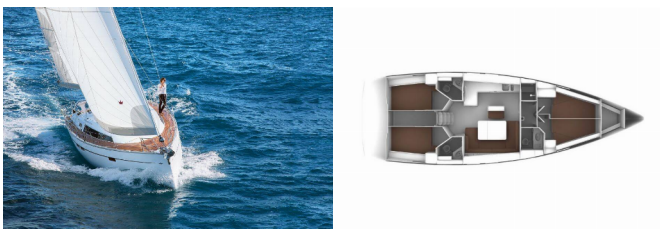

BAVARIA CRUISER 46

Natti (2016)

Pollen Maritime AS • Martin Linges Vei 25 • Fornebu • Norway

Phone: +47 41 197 474

E-mail: booking@holiday-yacht-charter.com

Web: holiday-yacht-charter.com

Yacht Base	Pula, Marina Polesana, Croatia
Yacht ID	11351
Yacht Brands	Bavaria
Yacht Name	Natti
Production Year	2016
Length	14.27 M
Cabins	4
Berths	8 + 2
WC/Shower	3

COMFORT: Bedlinen and towels, Cockpit cushions

DECK: Anchor with chain, Bathing platform, Bilge pump - Mechanic, Bimini top, Boat hook, Cockpit light, Cockpit table, Cockpit/stern, outside shower, Dinghy, Electric anchor windlass, Fenders, Jerry cans for diesel, Sprayhood, Swimming ladder, Teak cockpit