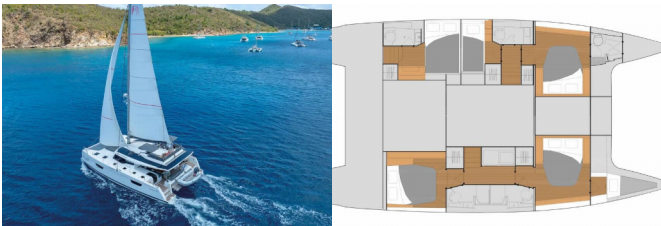

FONTAINE PAJOT TANNA 47

Blue Angel (2025)

Pollen Maritime AS • Martin Linges Vei 25 • Fornebu • Norway

Phone: +47 41 197 474

E-mail: booking@holiday-yacht-charter.com

Web: holiday-yacht-charter.com

Yacht Base	Fethiye, Yacht Classic Hotel Marina, Turkey
Yacht ID	11344
Yacht Brands	Fountaine Pajot
Yacht Name	Blue Angel
Production Year	2025
Length	13.94 M
Cabins	5 + 1
Berths	10 + 1
WC/Shower	5

DECK: Cockpit fridge, Cockpit/stern, outside shower, Davit, Electric anchor windlass, Fenders, Mooring Cleats, Mooring ropes

ENTERTAINMENT: FUSION sound system

GALLEY: Freezer, Water pump

INTERIOR: Ambiental lighting, Convertible table in salon, Curtains, Electric fans, Electric toilet