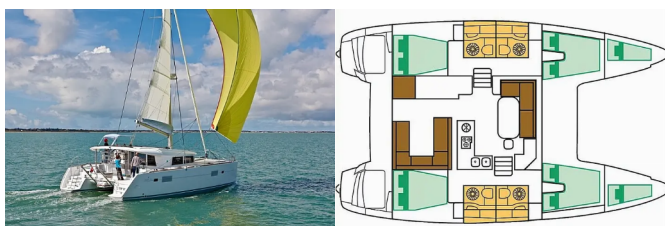

LAGOON 400 S2

Ipanema (2016)

Pollen Maritime AS • Martin Linges Vei 25 • Fornebu • Norway

Phone: +47 41 197 474

E-mail: booking@holiday-yacht-charter.com

Web: holiday-yacht-charter.com

DECK: Dinghy

ENTERTAINMENT: Outdoor speakers, Radio CD mp3 player

GALLEY: Kitchen utensils (Galley equipment, cutlery)

INTERIOR: Electric fans in cabins

NAVIGATION: Autopilot, GPS chart plotter - cockpit, Log, Speed, Depth- echo sounder

YACHT ELECTRICS: Batteries, Inverter, Solar panels

Yacht Base Athens, Alimos Marina, Greece

Yacht ID 11261

Yacht Brands Lagoon

Yacht Name Ipanema

Production Year 2016

Length 11.97 M

Cabins 4 + 2

Berths 8 + 2

WC/Shower 4 + 1