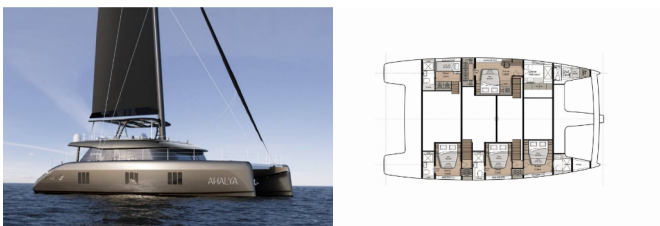

Yacht Base	Marina Kastela, Croatia
Yacht ID	11244
Yacht Brands	Sunreef Yachts
Yacht Name	Ahalya
Production Year	2025
Length	18.30 M
Cabins	4 + 2
Berths	8 + 2
WC/Shower	4 + 2

**ADDITIONAL:** Grey Water Tank