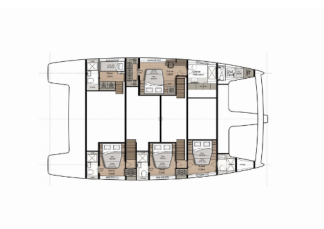

Yacht Base	Marina Kastela, Croatia
Yacht ID	11244
Yacht Brands	Sunreef Yachts
Yacht Name	Ahalya
Production Year	2025
Length	18.30 M
Cabins	4 + 2
Berths	8 + 2
WC/Shower	4 + 2

**ADDITIONAL:** Grey Water Tank