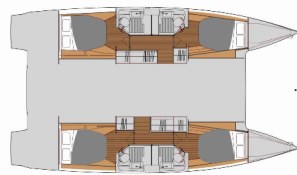

Yacht Base	Marina D'Arechi, Italy
Yacht ID	11226
Yacht Brands	Fountaine Pajot
Yacht Name	Deutz
Production Year	2025
Length	12.58 M
Cabins	4 + 1
Berths	8 + 2 + 1
WC/Shower	4

COMFORT: Cockpit cushions, Deck cushions

DECK: Anchor with chain, Bimini top, Cockpit fridge, Cockpit grill, Cockpit/stern, outside shower, Electric anchor windlass, Fenders, Hydraulic lifting swimming platform, Mooring Cleats

ENTERTAINMENT: FUSION sound system, TV antenna

GALLEY: Oven, Pressurized water system, Refrigerator, Water pump

INTERIOR: Convertible table in salon, Curtains, Electric fans, Electric toilet, LED lights, Washer/dryer

NAVIGATION: AIS, Autopilot, GPS chart plotter, Radar

SAFETY: VHF radio

SAILS: Electric main sail winch, Lazy bag, Lazy jacks

YACHT ELECTRICS: 12V Socket, Air Conditioning, Bilge pump
- Electric, Generator, Inverter, Shore power connection, Solar panels, Watermaker - desalinator