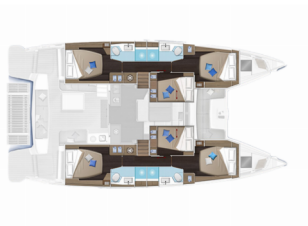

Yacht Base	Lefkas, D-Marin, Greece
Yacht ID	11219
Yacht Brands	Lagoon
Yacht Name	Aranel
Production Year	2025
Length	15.35 M
Cabins	6 + 2
Berths	12 + 2
Persons	12
WC/Shower	4 + 2

COMFORT: Cockpit cushions

DECK: Bathing platform, Bimini top, Dinghy, Hydraulic gangway, Outboard engine, Swimming ladder, Teak cockpit

ENTERTAINMENT: Outdoor speakers, Radio CD mp3 player + USB, Bluetooth, Snorkeling equipment, Stand up paddle (SUP), Water toys, Wi-Fi Internet

GALLEY: NESPRESSO coffee machine

INTERIOR: Electric toilet

NAVIGATION: Autopilot, GPS chart plotter - cockpit

SAILS: Electric winch

YACHT ELECTRICS: Air Conditioning, Generator, USB sockets, Watermaker - desalinator