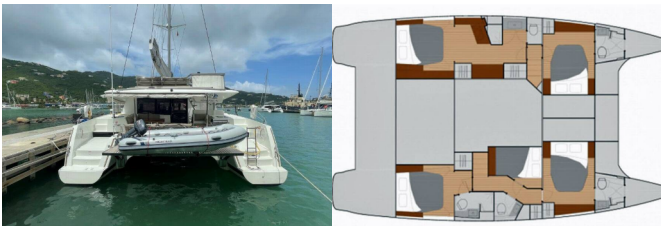

FONTAINE PAJOT SABA 50

Singing Winds (2019)

Pollen Maritime AS • Martin Linges Vei 25 • Fornebu • Norway

Phone: +47 41 197 474

E-mail: booking@holiday-yacht-charter.com

Web: holiday-yacht-charter.com

Yacht Base	BVI, Tortola, Ritter House Marina, British Virgin Islands
Yacht ID	1121
Yacht Brands	Fountaine Pajot
Yacht Name	Singing Winds
Production Year	2019
Length	14.98 M
Cabins	5
Berths	9 + 2
Persons	11
WC/Shower	5