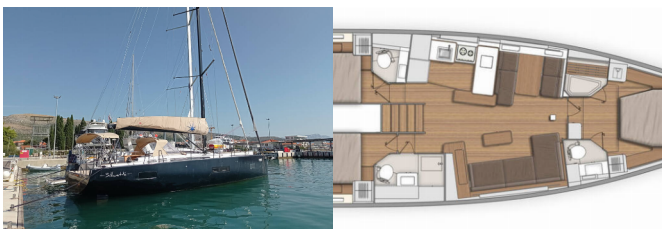

Yacht Base	Marina Kremik, Primosten, Croatia
Yacht ID	11192
Yacht Brands	Beneteau
Yacht Name	Silhouette
Production Year	2022
Length	17.16 M
Cabins	3 + 1
Berths	6 + 1 + 1
WC/Shower	2 + 1

**COMFORT:** Towels

**DECK:** Anchor with chain, Bathing platform, Bimini top, Cockpit/stern, outside shower, Electric anchor windlass, Hydraulic gangway, Rail openings both sides, Sprayhood, Spring cleats, Swimming ladder, Teak cockpit, Teak deck