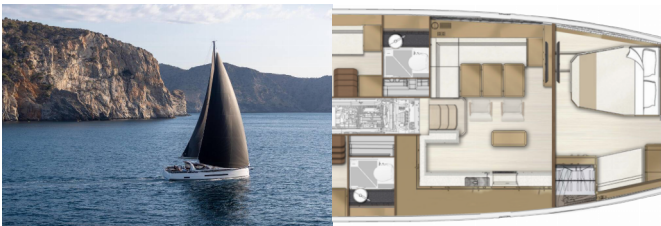

JEANNEAU 55

Marina (2025)

Pollen Maritime AS • Martin Linges Vei 25 • Fornebu • Norway

Phone: +47 41 197 474

E-mail: booking@holiday-yacht-charter.com

Web: holiday-yacht-charter.com

Yacht Base	Salerno, Italy
Yacht ID	11191
Yacht Brands	Jeanneau
Yacht Name	Marina
Production Year	2025
Length	16.98 M
Cabins	3 + 1
Berths	6 + 2 + 1
WC/Shower	3 + 1

DECK: Bathing platform, Bimini top, Electric anchor windlass, Sprayhood, Teak deck

ENTERTAINMENT: Outdoor speakers, Radio, USB, Bluetooth

INTERIOR: Convertible table in salon, Electric toilet

NAVIGATION: Autopilot, Bow thruster, GPS chart plotter, GPS chart plotter - cockpit, Stern thruster, Wind/speed/depth instruments

SAFETY: Black Water Tank, VHF radio

SAILS: Electric main sail winch

YACHT ELECTRICS: Air Conditioning, Generator, USB sockets, Watermaker - desalinator