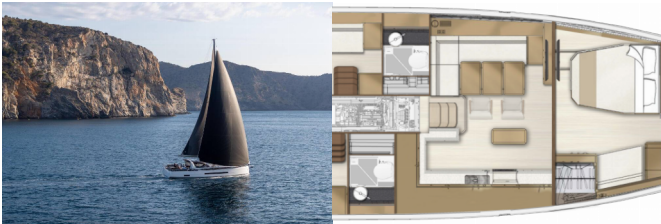

Yacht Base	Salerno, Italy
Yacht ID	11191
Yacht Brands	Jeanneau
Yacht Name	Marina
Production Year	2025
Length	16.98 M
Cabins	3 + 1
Berths	6 + 2 + 1
WC/Shower	3 + 1

**DECK:** Bathing platform, Bimini top, Electric anchor windlass, Sprayhood, Teak deck