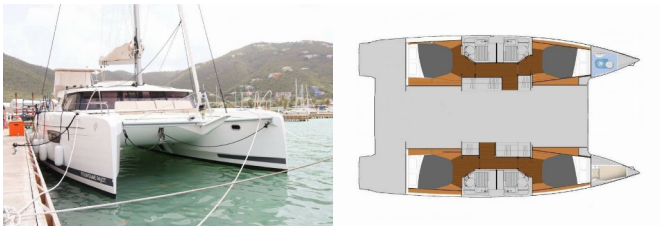

Web: [holiday-yacht-charter.com](http://holiday-yacht-charter.com)

|                 |   |
|-----------------|---|
| Yacht Base      | BVI, Tortola, Ritter House Marina, British Virgin Islands |
| Yacht ID        | 1118  |
| Yacht Brands    | Fountaine Pajot   |
| Yacht Name      | Idle Time   |
| Production Year | 2020  |
| Length          | 12.58 M   |
| Cabins          | 4 + 1   |
| Berths          | 8 + 1   |
| Persons         | 9   |
| WC/Shower       | 4   |

**COMFORT:** Cockpit cushions

**DECK:** Bimini top, Cockpit fridge, Cockpit/stern, outside shower, Davit, Dinghy with outboard engine, Electric anchor windlass, Grill/Barbecue/Plancha, Side bimini sunshades