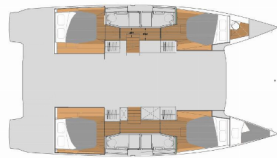

Yacht Base	BVI, Tortola, Ritter House Marina, British Virgin Islands
Yacht ID	1115
Yacht Brands	Fountaine Pajot
Yacht Name	Ogibni
Production Year	2020
Length	13.45 M
Cabins	4 + 1
Berths	8 + 2 + 1
Persons	11
WC/Shower	4 + 1

COMFORT: Sundeck cushions

DECK: Bimini top, Cockpit fridge, Cockpit/stern, outside shower, Davit, Dinghy with outboard engine, Electric anchor windlass, Grill/Barbecue/Plancha

ENTERTAINMENT: Fusion radio, TV, Underwater lights

GALLEY: Freezer, Microwave, Refrigerator, Stove

INTERIOR: Electric toilet

NAVIGATION: Autopilot, GPS chart plotter

SAFETY: Black Water Tank

SAILS: Electric winch

YACHT ELECTRICS: 110V socket, Air Conditioning, Generator, Inverter, Solar panels, USB sockets