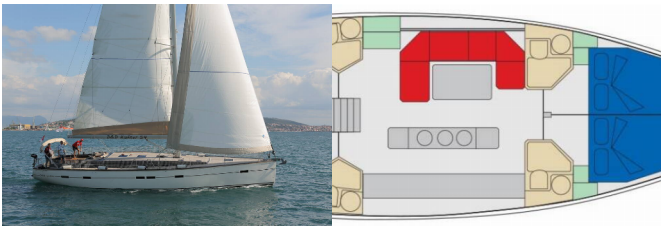

D&D KUFNER 54

Six On The Sea (2025)

Pollen Maritime AS • Martin Linges Vei 25 • Fornebu • Norway

Phone: +47 41 197 474

E-mail: booking@holiday-yacht-charter.com

Web: holiday-yacht-charter.com

DECK: Bimini top, Electric anchor windlass, Sprayhood

INTERIOR: Electric toilet

NAVIGATION: Autopilot, Bow thruster, GPS chart plotter, Logge/Lot/Speed/Wind

SAFETY: VHF radio

SAILS: Electric winch

YACHT ELECTRICS: Air Conditioning, Generator

Yacht Base	Salerno, Italy
Yacht ID	11125
Yacht Brands	D&D Yacht
Yacht Name	Six On The Sea
Production Year	2025
Length	16.60 M
Cabins	4 + 1
Berths	8 + 1 + 1
WC/Shower	4 + 1