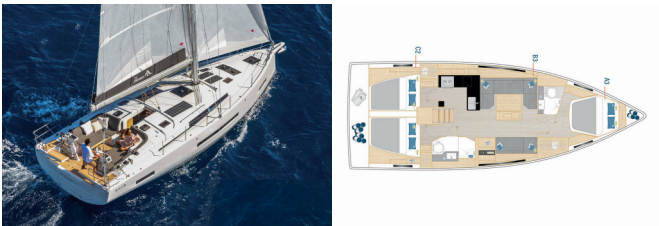

HANSE 410

Sundance (2025)

Pollen Maritime AS • Martin Linges Vei 25 • Fornebu • Norway

Phone: +47 41 197 474

E-mail: booking@holiday-yacht-charter.com

Web: holiday-yacht-charter.com

Yacht Base	Marina Kornati, Biograd, Croatia
Yacht ID	11107
Yacht Brands	Hanse Yachts
Yacht Name	Sundance
Production Year	2025
Length	12.55 M
Cabins	3
Berths	6 + 2
Persons	8
WC/Shower	2

COMFORT: Bed linen, Cockpit cushions

DECK: Bathing platform, Bimini top, Cockpit table, Cockpit/stern, outside shower, Dinghy, Sprayhood, Teak cockpit

ENTERTAINMENT: Outdoor speakers, Radio CD mp3 player + USB