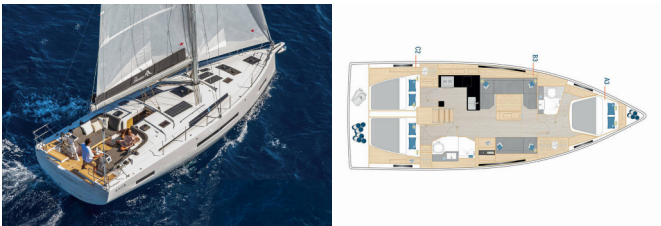

HANSE 410

Señorita (2025)

Pollen Maritime AS • Martin Linges Vei 25 • Fornebu • Norway

Phone: +47 41 197 474

E-mail: booking@holiday-yacht-charter.com

Web: holiday-yacht-charter.com

Yacht Base	Dubrovnik, Komolac, ACI Marina Dubrovnik, Croatia
Yacht ID	11104
Yacht Brands	Hanse Yachts
Yacht Name	Señorita
Production Year	2025
Length	12.55 M
Cabins	3
Berths	6 + 2
Persons	8
WC/Shower	2

COMFORT: Bed linen, Cockpit cushions

DECK: Bathing platform, Bimini top, Cockpit table, Cockpit/stern, outside shower, Dinghy, Sprayhood, Teak cockpit

ENTERTAINMENT: Outdoor speakers, Radio CD mp3 player + USB