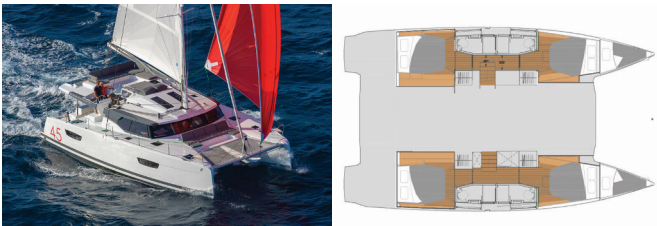

FONTAINE PAJOT ELBA 45

Alize (2025)

Pollen Maritime AS • Martin Linges Vei 25 • Fornebu • Norway

Phone: +47 41 197 474

E-mail: booking@holiday-yacht-charter.com

Web: holiday-yacht-charter.com

Yacht Base	Marina Mandalina, Sibenik, Croatia
Yacht ID	11079
Yacht Brands	Fountaine Pajot
Yacht Name	Alize
Production Year	2025
Length	13.45 M
Cabins	4 + 2
Berths	8 + 2 + 2
WC/Shower	4

COMFORT: Bed linen, Cockpit cushions, Towels

DECK: Bimini top, Cockpit table, Cockpit/stern, outside shower, Dinghy with outboard engine, Electric anchor windlass, Swimming ladder

ENTERTAINMENT: Radio CD player, TV + DVD, Wi-Fi Internet

GALLEY: Dishes, Hot water, Microwave, Oven, Refrigerator, Sink, Stove

NAVIGATION: Autopilot, Compass, Depthsounder, GPS chart plotter, GPS chart plotter - cockpit, Nautical charts, Speedometer (Speed log), Wind instrument/Anemometer

SAFETY: Fire extinguisher , Life belts (Safety harness), Life jackets, Liferaft , VHF radio

SAILS: Electric winch, Self tailing (manual) winch

YACHT ELECTRICS: Air Conditioning, Battery charger , Bilge pump - Electric, Generator, Heating