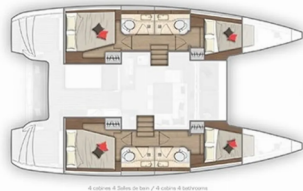

<b>Yacht Base</b>	Athens, Alimos Marina, Greece
<b>Yacht ID</b>	11053
<b>Yacht Brands</b>	Lagoon
<b>Yacht Name</b>	Venus
<b>Production Year</b>	2018
<b>Length</b>	11.74 M
<b>Cabins</b>	4 + 2
<b>Berths</b>	8 + 2
<b>Persons</b>	12
<b>WC/Shower</b>	4 + 1

**COMFORT:** Cockpit cushions

**DECK:** Bimini top, Cockpit table, Cockpit/stern, outside shower, Dinghy, Electric anchor windlass, Teak cockpit

**ENTERTAINMENT:** Outdoor speakers, Radio CD mp3 player

**GALLEY:** Freezer, Kitchen utensils (Galley equipment, cutlery), Refrigerator