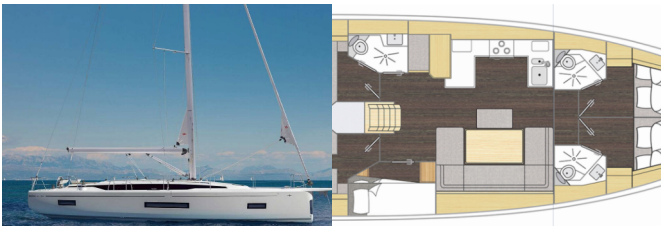

Yacht Base	Marin Turk Göcek Village Port, Turkey
Yacht ID	11033
Yacht Brands	Bavaria
Yacht Name	Rana
Production Year	2025
Length	14.50 M
Cabins	5
Berths	10
Persons	10
WC/Shower	3

**COMFORT:** Cockpit cushions

**DECK:** Anchor line, Anchor swivel, Bimini top, Boat hook, Bosun's chair (Safe seat) (boatswain's chair), Canister for water, Cockpit table with light, Cockpit/stern, outside shower, Dinghy, Dinghy (byboat) pump, Electric anchor windlass, Fenders, Gangway, Impeller, V-belt, oilfilter, Jerry cans for diesel, Main anchor, Mooring ropes , Plastic bucket, Remote control for anchor winch with chain counter at helm, Repair box for dinghy, Round/globular fender, Spare anchor (Reserve, Auxiliary anchor), Spotlight / Headlights, Sprayhood, Teak cockpit, Water hose