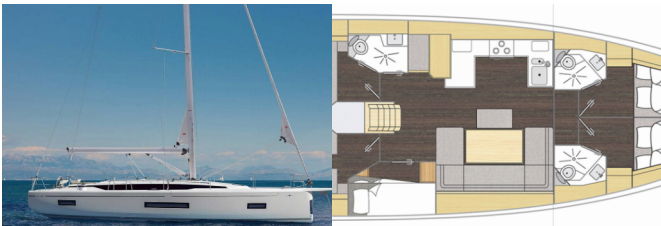

BAVARIA C46

Rana (2025)

Pollen Maritime AS • Martin Linges Vei 25 • Fornebu • Norway

Phone: +47 41 197 474

E-mail: booking@holiday-yacht-charter.com

Web: holiday-yacht-charter.com

Yacht Base	Marin Turk Göcek Village Port, Turkey
Yacht ID	11033
Yacht Brands	Bavaria
Yacht Name	Rana
Production Year	2025
Length	14.50 M
Cabins	5
Berths	10
Persons	10
WC/Shower	3

COMFORT: Cockpit cushions

DECK: Anchor line, Anchor swivel, Bimini top, Boat hook, Bosun's chair (Safe seat) (boatswain's chair), Canister for water, Cockpit table with light, Cockpit/stern, outside shower, Dinghy, Dinghy (byboat) pump, Electric anchor windlass, Fenders, Gangway, Impeller, V-belt, oilfilter, Jerry cans for diesel, Main anchor, Mooring ropes , Plastic bucket, Remote control for anchor winch with chain counter at helm, Repair box for dinghy, Round/globular fender, Spare anchor (Reserve, Auxiliary anchor), Spotlight / Headlights, Sprayhood, Teak cockpit, Water hose