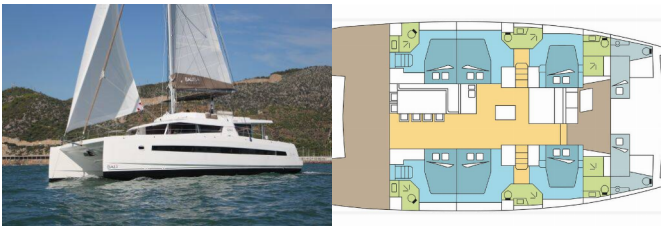

BALI 5.4

DREAM PANGA (2024)

Pollen Maritime AS • Martin Linges Vei 25 • Fornebu • Norway

Phone: +47 41 197 474

E-mail: booking@holiday-yacht-charter.com

Web: holiday-yacht-charter.com

Yacht Base	Martinique, Le Marin, Caribbean
Yacht ID	10985
Yacht Brands	Catana
Yacht Name	DREAM PANGA
Production Year	2024
Length	16.80 M
Cabins	6 + 2
Berths	12 + 2
Persons	12
WC/Shower	6 + 2

COMFORT: Cockpit cushions, Helmsman seat cushions

DECK: Bimini top, Cockpit table, Cockpit/stern, outside shower, Davit, Dinghy hydraulic lifting system, Electric anchor windlass, Grill/Barbecue/Plancha, Remote control for anchor winch with chain counter at helm, Seats for aft bench, Swimming ladder