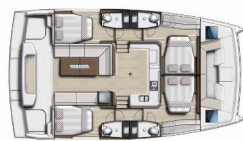

Yacht Base	BVI, Tortola, Nanny Cay Marina, British Virgin Islands
Yacht ID	10951
Yacht Brands	Catana
Yacht Name	Nomade
Production Year	2025
Length	12.31 M
Cabins	4
Berths	8 + 2
WC/Shower	4

COMFORT: Cockpit seat cushions with backrest

DECK: Bimini top, Cockpit fridge, Dinghy with outboard engine, Grill/Barbecue/Plancha, Teak cockpit

ENTERTAINMENT: Indoor speakers, Outdoor speakers

GALLEY: Blender, Electrical filter coffee maker, Refrigerator, Toaster

INTERIOR: Electric fans in cabins, Indirect lighting in cabins and salon, Upholstery

NAVIGATION: Navigation set

SAFETY: Extra fuel tank, VHF radio

SAILS: Dacron square top main sail, Electric winch

YACHT ELECTRICS: Air Conditioning, Batteries, Generator, Inverter, Service batteries, USB sockets