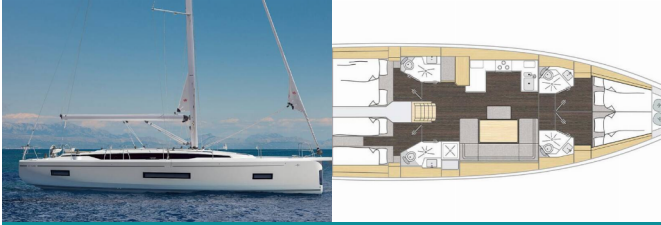

BAVARIA C46

Sabina (2025)

Pollen Maritime AS • Martin Linges Vei 25 • Fornebu • Norway

Phone: [+47 41 197 474](tel:+4741197474)

E-mail: booking@holiday-yacht-charter.com

Web: holiday-yacht-charter.com

Yacht Base	Marina Tehnomont Veruda, Pula, Croatia
Yacht ID	10925
Yacht Brands	Bavaria
Yacht Name	Sabina
Production Year	2025
Length	14.50 M
Cabins	4
Berths	8 + 2
WC/Shower	4