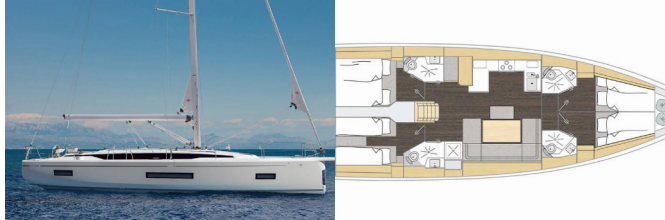

BAVARIA C46

Sabina (2025)

Pollen Maritime AS • Martin Linges Vei 25 • Fornebu • Norway

Phone: [+47 41 197 474](tel:+4741197474)

E-mail: booking@holiday-yacht-charter.com

Web: holiday-yacht-charter.com

| | |
|------------------------|--|
| Yacht Base | Marina Tehnomont Veruda, Pula, Croatia |
| Yacht ID | 10925 |
| Yacht Brands | Bavaria |
| Yacht Name | Sabina |
| Production Year | 2025 |
| Length | 14.50 M |
| Cabins | 4 |
| Berths | 8 + 2 |
| WC/Shower | 4 |

COMFORT: Bed linen, Blankets, Cockpit cushions, Pillows

DECK: Bathing platform, Bilge pump - Mechanic, Bimini top, Boat hook, Bosun's chair (Safe seat) (boatswain's chair), Cockpit fridge, Cockpit grill, Cockpit table with light, Cockpit/stern, outside shower, Deck brush, Dinghy, Dinghy (byboat) pump, Electric anchor windlass, Fenders, Gangway, Impeller, V-belt, oilfilter, Jerry cans for diesel, Main anchor, Mooring ropes , Plastic bucket, Round/globular fender, Sea/Storm drogue anchor, Side door for boarding, Spare anchor (Reserve, Auxiliary anchor), Sponge, Sprayhood, Spring line, Swimming ladder, Teak cockpit, Water hose, Winch handles