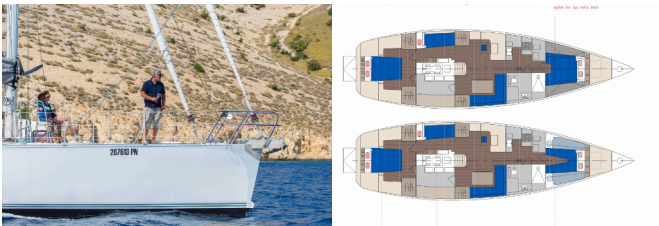

DOLPHIN 50

Amica (2003)

Pollen Maritime AS • Martin Linges Vei 25 • Fornebu • Norway

Phone: +47 41 197 474

E-mail: booking@holiday-yacht-charter.com

Web: holiday-yacht-charter.com

Yacht Base	Luka Punat, Croatia
Yacht ID	10852
Yacht Brands	Aragosa Yachts
Yacht Name	Amica
Production Year	2003
Length	14.90 M
Cabins	2
Berths	6 + 1
Persons	11
WC/Shower	1

COMFORT: Bed linen, Cockpit cushions

DECK: Bathing platform, Bimini top, Cockpit table, Cockpit/stern, outside shower, Dinghy, Electric anchor windlass, Sprayhood, Swimming ladder

ENTERTAINMENT: Radio CD player

GALLEY: Dishes, Freezer, Gas cookers, Hot water, Ice maker, Oven, Sink

NAVIGATION: Autopilot, Bow thruster, Compass, Echosounder/Depthsounder, GPS chart plotter, GPS chart plotter - cockpit, Nautical charts, Speedometer (Speed log), Wind instrument/Anemometer

SAFETY: Fire extinguisher , Life belts (Safety harness), Life jackets, Liferaft , VHF radio

SAILS: Gennaker

YACHT ELECTRICS: Battery charger , Bilge pump - Electric, Generator, Heating, Inverter, Solar panels