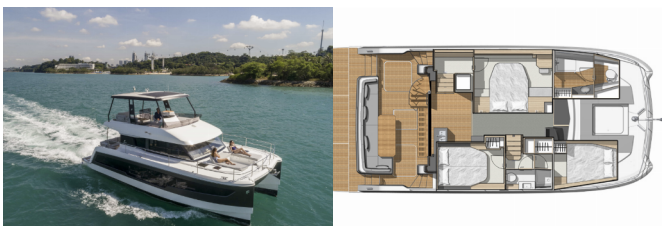

Web: [holiday-yacht-charter.com](http://holiday-yacht-charter.com)

|                 |   |
|-----------------|---|
| Yacht Base      | Bahamas, Abacos, Boat Harbour Marina, Bahamas |
| Yacht ID        | 10813   |
| Yacht Brands    | Fountaine Pajot                               |
| Yacht Name      | Stephana                                      |
| Production Year | 2024  |
| Length          | 12.20 M                                       |
| Cabins          | 3 + 1   |
| Berths          | 6 + 1   |
| WC/Shower       | 3 + 1   |

**COMFORT:** Sundeck cushions

**DECK:** Bathing platform, Bimini top, Cockpit table, Cockpit/stern, outside shower, Dinghy with outboard engine, Electric anchor windlass, Flybridge, Grill/Barbecue/Plancha