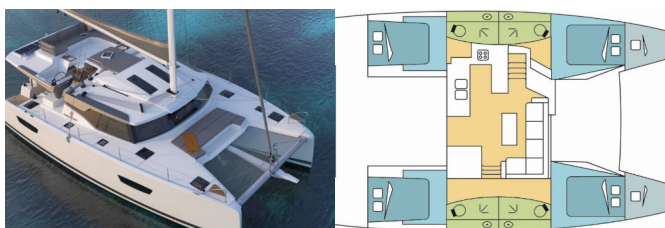

FONTAINE PAJOT ELBA 45

BLUE VELVET (2024)

Pollen Maritime AS • Martin Linges Vei 25 • Fornebu • Norway

Phone: +47 41 197 474

E-mail: booking@holiday-yacht-charter.com

Web: holiday-yacht-charter.com

Yacht Base	Olbia, Italy
Yacht ID	10787
Yacht Brands	Fountaine Pajot
Yacht Name	BLUE VELVET
Production Year	2024
Length	13.45 M
Cabins	4 + 2
Berths	8 + 2 + 2
Persons	12
WC/Shower	4

COMFORT: Cockpit cushions

DECK: Bimini top, Cockpit table, Cockpit/stern, outside shower, Dinghy with outboard engine, Electric anchor windlass, Swimming ladder

ENTERTAINMENT: Audio pack, Fusion radio

GALLEY: Freezer, Kitchen utensils (Galley equipment, cutlery), Oven, Refrigerator, Stove

INTERIOR: Convertible table in salon, Electric fans in cabins

NAVIGATION: Autopilot, Depthsounder, GPS chart plotter - cockpit, Speedometer (Speed log), Wind instrument/Anemometer

SAFETY: VHF radio

SAILS: Electric winch, Lazy bag, Lazy jacks

YACHT ELECTRICS: Air Conditioning, Generator, Inverter, Solar panels, Watermaker - desalinator