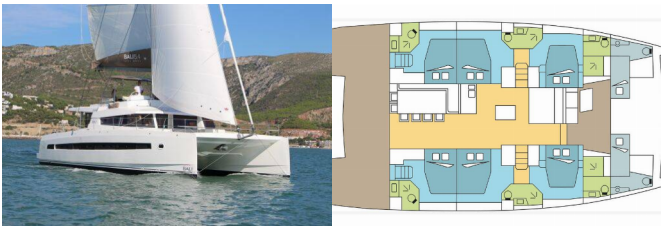

Yacht Base	BVI, Hodge's Creek Marina, British Virgin Islands
Yacht ID	10786
Yacht Brands	Catana
Yacht Name	SKADI_DB2
Production Year	2023
Length	16.80 M
Cabins	6 + 2
Berths	12 + 2
Persons	14
WC/Shower	6 + 2