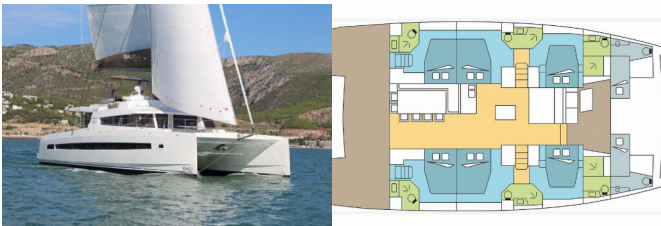

Yacht Base	BVI, Hodge's Creek Marina, British Virgin Islands
Yacht ID	10786
Yacht Brands	Catana
Yacht Name	SKADL_DB2
Production Year	2023
Length	16.80 M
Cabins	6 + 2
Berths	12 + 2
Persons	14
WC/Shower	6 + 2