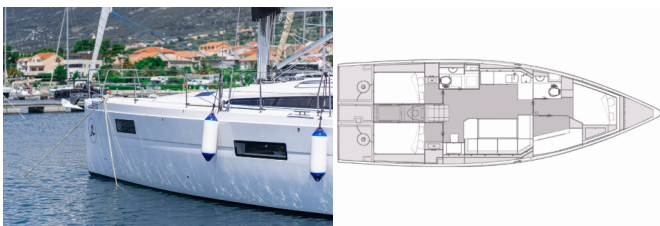

ELAN IMPRESSION 43

Skipper's Girl (2024)

Pollen Maritime AS • Martin Linges Vei 25 • Fornebu • Norway

Phone: +47 41 197 474

E-mail: booking@holiday-yacht-charter.com

Web: holiday-yacht-charter.com

Yacht Base	Pula, Marina Polesana, Croatia
Yacht ID	10748
Yacht Brands	Elan Marine
Yacht Name	Skipper's Girl
Production Year	2024
Length	13.32 M
Cabins	4
Berths	8 + 2
WC/Shower	2

COMFORT: Mosquito nets

DECK: Anchor with chain, Bathing platform, Bimini top, Cockpit fridge, Cockpit grill, Electric anchor windlass, Sprayhood, Swimming ladder, Teak cockpit, Teak seats in cockpit, Teak table