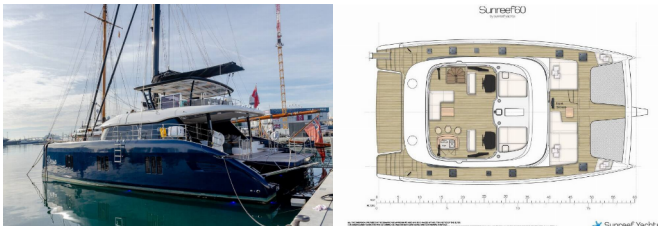

SUNREEF 60

Dessus (2022)

Pollen Maritime AS • Martin Linges Vei 25 • Fornebu • Norway

Phone: +47 41 197 474

E-mail: booking@holiday-yacht-charter.com

Web: holiday-yacht-charter.com

Yacht Base	Marina Kastela, Croatia
Yacht ID	10726
Yacht Brands	Sunreef Yachts
Yacht Name	Dessus
Production Year	2022
Length	18.30 M
Cabins	4 + 2
Berths	8
WC/Shower	4

COMFORT: Cockpit cushions

DECK: Bathing platform, Bimini top, Cockpit fridge, Cockpit/stern, outside shower, Dinghy, Sprayhood, Sun awning (forward cockpit), Swimming ladder, Teak deck, Teak seats in cockpit, Thermal camera