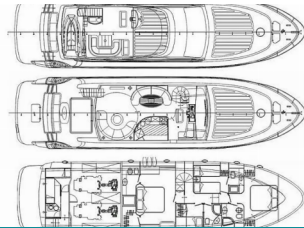

ABACUS 70

Malibu (2009)

Pollen Maritime AS • Martin Linges Vei 25 • Fornebu • Norway

Phone: +47 41 197 474

E-mail: booking@holiday-yacht-charter.com

Web: holiday-yacht-charter.com

Yacht Base	Marina Kastela, Croatia
Yacht ID	10680
Yacht Brands	Abacus Marine
Yacht Name	Malibu
Production Year	2009
Length	21.70 M
Cabins	4 + 1
Berths	8 + 1
WC/Shower	4 + 1

ADDITIONAL: Grey Water Tank

COMFORT: Sun loungers

DECK: Bathing platform, Cockpit table, Electric anchor windlass, Fridge on flybridge, Gangway, Grill/Barbecue/Plancha, Hydraulic gangway, Side door for boarding, Swimming ladder, Teak cockpit, Teak on flybridge, Tender