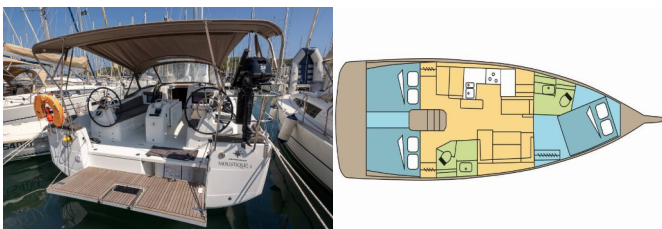

SUN ODYSSEY 410

MOUSTIQUE II (2024)

Pollen Maritime AS • Martin Linges Vei 25 • Fornebu • Norway

Phone: +47 41 197 474

E-mail: booking@holiday-yacht-charter.com

Web: holiday-yacht-charter.com

Yacht Base	Cote D'Azur, Port Pin Rolland, France
Yacht ID	10645
Yacht Brands	Jeanneau
Yacht Name	MOUSTIQUE II
Production Year	2024
Length	12.35 M
Cabins	3
Berths	6
Persons	6
WC/Shower	2

COMFORT: Cockpit cushions

DECK: Bimini top, Cockpit table, Dinghy with outboard engine, Electric anchor windlass, Sprayhood

GALLEY: Kitchen utensils (Galley equipment, cutlery), Oven, Refrigerator, Stove

INTERIOR: Upholstery

NAVIGATION: Autopilot, GPS chart plotter, Wind/speed/depth instruments

SAFETY: VHF radio

SAILS: Lazy bag, Lazy jacks

YACHT ELECTRICS: Batteries, Battery charger, Battery monitor, DC plugs 12V, El. plugs 220V in all boats spaces, Inverter, Lithium battery, Shore power connection