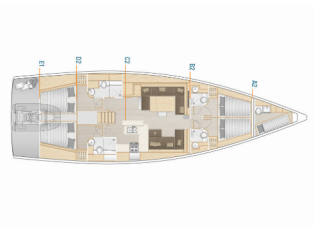

Yacht Base	Marina Kastela, Croatia
Yacht ID	10550
Yacht Brands	Hanse Yachts
Yacht Name	Mischief
Production Year	2022
Length	17.20 M
Cabins	4 + 1
Berths	8 + 2 + 2
WC/Shower	4 + 1

COMFORT: Bed linen, Cockpit cushions, Sundeck cushions

DECK: Bathing platform, Bimini top, Cockpit table, Cockpit/stern, outside shower, Davit, Grill/Barbecue/Plancha, Hydraulic gangway, Sprayhood, Teak cockpit, Teak deck

ENTERTAINMENT: LCD TV, Outdoor speakers, Radio CD player, RIB, TV

GALLEY: Coffee machine, Freezer, Hot water, Kitchen utensils (Galley equipment, cutlery), Oven, Refrigerator, Stove

INTERIOR: Electric toilet

NAVIGATION: AIS, Autopilot, Bow thruster, GPS chart plotter - cockpit, Navigation (Nautical) charts and nautical guide , Tridata

SAFETY: VHF radio

SAILS: Electric primary winch, Performance sails, Sails, Self tacking jib

YACHT ELECTRICS: Air Conditioning, Battery charger , Generator, Heating, Inverter