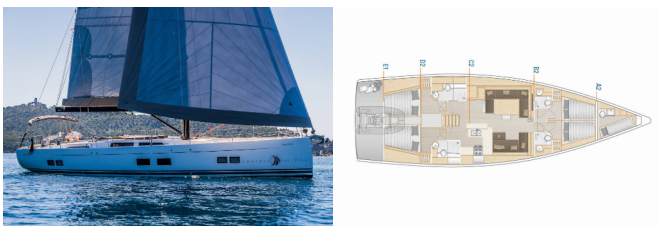

Yacht Base	Marina Kastela, Croatia
Yacht ID	10550
Yacht Brands	Hanse Yachts
Yacht Name	Mischief
Production Year	2022
Length	17.20 M
Cabins	4 + 1
Berths	8 + 2 + 2
WC/Shower	4 + 1

**COMFORT:** Bed linen, Cockpit cushions, Sundeck cushions