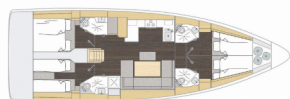

Yacht Base	Göcek, Turkey
Yacht ID	10479
Yacht Brands	Bavaria
Yacht Name	Felicia
Production Year	2024
Length	14.50 M
Cabins	4
Berths	8
WC/Shower	4

ADDITIONAL: Flag

COMFORT: Blankets, Pillows

DECK: Anchor with chain, Bilge pump - Mechanic, Bimini top, Boat hook, Bosun's chair (Safe seat) (boatswain's chair), Cockpit light, Cockpit table, Cockpit/stern, outside shower, Deck brush, Dinghy (byboat) pump, Electric anchor windlass, Fenders, Gangway, Grill/Barbecue/Plancha, Mooring ropes , Plastic bucket, Repair box for dinghy, Round/globular fender, Spare anchor (Reserve, Auxiliary anchor), Sprayhood, Sun awning (aft), Swimming ladder, Teak cockpit, Water hose, Winch handles

ENTERTAINMENT: Outdoor speakers, Radio CD mp3 player + USB, Snorkeling equipment

GALLEY: Gas bottles, Hot water, Kitchen utensils (Galley equipment, cutlery), Refrigerator, Sink

INTERIOR: Barometer, Clock

NAVIGATION: Autopilot, Binoculars, Bow thruster, Compass, GPS chart plotter, GPS chart plotter - cockpit, Hand bearing compass, Log, Speed, Depth- echo sounder, Navigation (Nautical) charts and nautical guide , Navigation set, Pilot book, Radar reflector, Wind instrument/Anemometer, Windex

SAFETY: Black Water Tank, Distress signals, Emergency tiller, Fire blanket, Fire extinguisher , First aid kit , Fog horn, Life belts (Safety harness), Life buoy + Flashing light, Life jackets, Liferaft , Search light, Set of tools , Sos Dan Buoy, Spare parts, Torch, VHF radio , Wire (shroud) cutter

YACHT ELECTRICS: 220V socket, Batteries, Bilge pump - Electric, Heating, Inverter, Shore power cable, Shore power connection, Solar panels