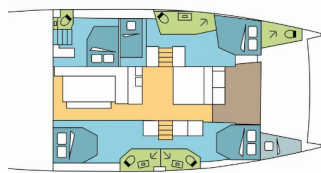

BALI 4.6

Rendez-Vous (2024)

Pollen Maritime AS • Martin Linges Vei 25 • Fornebu • Norway

Phone: +47 41 197 474

E-mail: booking@holiday-yacht-charter.com

Web: holiday-yacht-charter.com

Yacht Base	Marina Di Portisco, Italy
Yacht ID	10444
Yacht Brands	Catana
Yacht Name	Rendez-Vous
Production Year	2024
Length	14.28 M
Cabins	5 + 1
Berths	10 + 1
WC/Shower	4 + 1