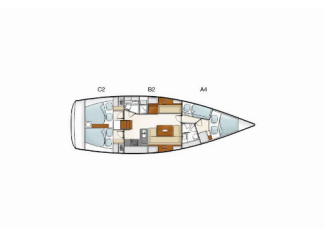

HANSE 430 E

Astraios (2008)

Pollen Maritime AS • Martin Linges Vei 25 • Fornebu • Norway

Phone: +47 41 197 474

E-mail: booking@holiday-yacht-charter.com

Web: holiday-yacht-charter.com

Yacht Base	Marina Medulin, Croatia
Yacht ID	10348
Yacht Brands	Hanse Yachts
Yacht Name	Astraios
Production Year	2008
Length	13.30 M
Cabins	4
Berths	8
Persons	10
WC/Shower	2

DECK: Anchor with chain, Bimini top, Boat hook, Bosun's chair (Safe seat) (boatswain's chair), Cockpit cushions, Cockpit table, Cockpit/stern, outside shower, Dinghy, Fenders, Gangway, Spare anchor (Reserve, Auxiliary anchor), Sprayhood, Swimming ladder, Teak cockpit, Water hose, Winch handles