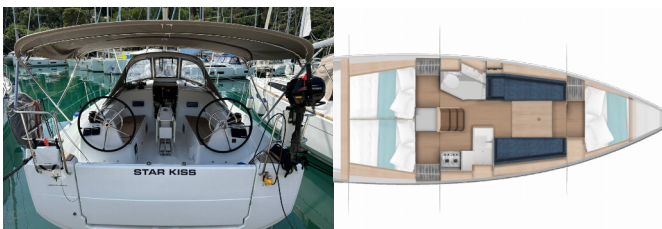

SUN ODYSSEY 350

Star Kiss (2024)

Pollen Maritime AS • Martin Linges Vei 25 • Fornebu • Norway

Phone: +47 41 197 474

E-mail: booking@holiday-yacht-charter.com

Web: holiday-yacht-charter.com

Yacht Base	Dubrovnik, Komolac, ACI Marina Dubrovnik, Croatia
Yacht ID	10340
Yacht Brands	Jeanneau
Yacht Name	Star Kiss
Production Year	2024
Length	10.40 M
Cabins	3
Berths	6 + 2
WC/Shower	1

DECK: Bathing platform, Electric anchor windlass

ENTERTAINMENT: Indoor speakers, Outdoor speakers, Radio, USB, Bluetooth

INTERIOR: Curtains, Electric fans in cabins

NAVIGATION: Autopilot, Bow thruster, GPS chart plotter, Wind/speed/depth instruments