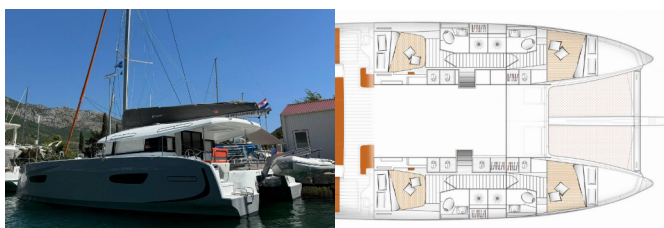

EXCESS 14

Blue Kiss (2024)

Pollen Maritime AS • Martin Linges Vei 25 • Fornebu • Norway

Phone: +47 41 197 474

E-mail: booking@holiday-yacht-charter.com

Web: holiday-yacht-charter.com

Yacht Base	Dubrovnik, Komolac, ACI Marina Dubrovnik, Croatia
Yacht ID	10318
Yacht Brands	Excess
Yacht Name	Blue Kiss
Production Year	2024
Length	13.97 M
Cabins	4 + 2
Berths	8 + 2 + 2
Persons	12
WC/Shower	4

COMFORT: Cockpit cushions

DECK: Cockpit fridge, Cockpit/stern, outside shower, Dinghy, Dinghy with outboard engine, Electric anchor windlass, Gangway, Hard Top Bimini, Mooring ropes , Swimming ladder

ENTERTAINMENT: Outdoor speakers, Stand up paddle (SUP)
- FREE